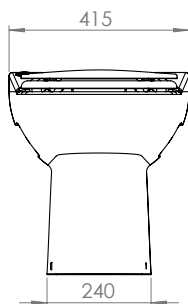

1

2

wateraanluitpunt

water supply

SANICOMPACT C4 SILENCE
ECO+
code: C4

SANICOMPACT ELITE SILENCE
ECO+
code: C6

SANICOMPACT 43 SILENCE
ECO+
code: C43

SANICOMPACT PRO SILENCE
ECO+
code: C11