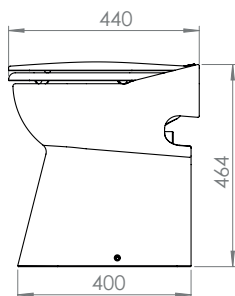

1

2

wateraanluitpunt

water supply

SANICOMPACT C4 SILENCE
ECO+
code: C4

SANICOMPACT ELITE SILENCE
ECO+
code: C6

SANICOMPACT 43 SILENCE
ECO+
code: C43

SANICOMPACT PRO SILENCE
ECO+
code: C11