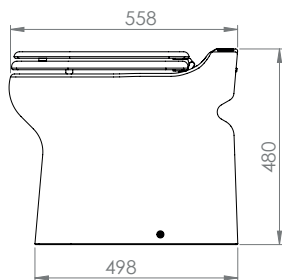

1

2

wateraanluitpunt

water supply

SANICOMPACT C4 SILENCE
ECO+
code: C4

SANICOMPACT ELITE SILENCE
ECO+
code: C6

SANICOMPACT 43 SILENCE
ECO+
code: C43

SANICOMPACT PRO SILENCE
ECO+
code: C11