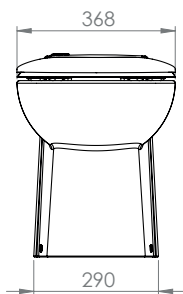

1

2

wateraanluitpunt

water supply

SANICOMPACT C4 SILENCE
ECO+
code: C4

SANICOMPACT ELITE SILENCE
ECO+
code: C6

SANICOMPACT 43 SILENCE
ECO+
code: C43

SANICOMPACT PRO SILENCE
ECO+
code: C11