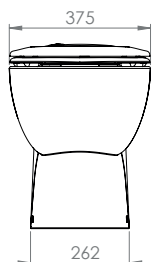

1

2

wateraanluitpunt

water supply

SANICOMPACT C4 SILENCE
ECO+
code: C4

SANICOMPACT ELITE SILENCE
ECO+
code: C6

SANICOMPACT 43 SILENCE
ECO+
code: C43

SANICOMPACT PRO SILENCE
ECO+
code: C11