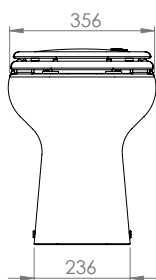

1

2

wateraanluitpunt

water supply

SANICOMPACT C4 SILENCE
ECO+
code: C4

SANICOMPACT ELITE SILENCE
ECO+
code: C6

SANICOMPACT 43 SILENCE
ECO+
code: C43

SANICOMPACT PRO SILENCE
ECO+
code: C11