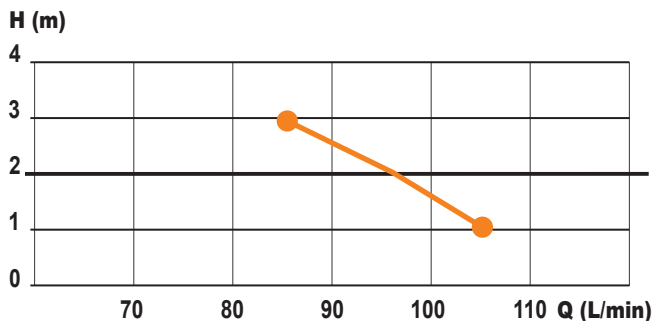

SANICOMPACT C4 SILENCE
ECO+
code: C4

SANICOMPACT ELITE SILENCE
ECO+
code: C6

SANICOMPACT 43 SILENCE
ECO+
code: C43

SANICOMPACT PRO SILENCE
ECO+
code: C11

SANICOMPACT PRO

220-240 V - 50-60 Hz - 2,5 A - 550 W - IP44 - ⚡

SERVICE HELPLINES

France
Tel. 01 44 82 25 55
Fax. 03 44 94 46 19

United Kingdom
Tel. 08457 650011 (Call from a land line)
Fax. 020 8842 1671

Ireland
Tel. 1850 23 24 25 (LOW CALL)
Fax. + 353 46 97 33 095

Italia
Tel. 0382 6181
Fax. +39 0382 618200

España
Tel. +34 93 544 60 76
Fax. +34 93 462 18 96

Portugal
Tel. +135 21 911 27 85
Fax. +35 21 957 70 00

Benelux
Tel. +31 475 487100
Fax. +31 475 486515

Sverige
Tel. +08-404 15 30

Norge
Tel. +08-404 15 30

POČMA
Tel. (495) 258 29 51
Fax. (495) 258 29 51

România
Tel. +40 724 364 543
service@saniflo.ro

Brazil
Tel. (11) 3052-2292

South Africa
Tel. +27 (0) 21 286 00 28

Service information : www.sfa.biz