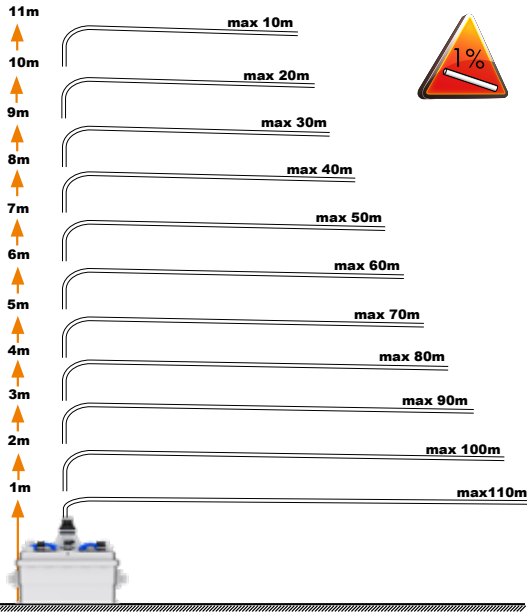

SERVICE HELPLINES

France
Tel. 01 44 82 25 55
Fax. 03 44 94 46 19

United Kingdom
Tel. 08457 650011 (Call from a land line)
Fax. 020 8842 1671

Ireland
Tel. 1850 23 24 25 (LOW CALL)
Fax. + 353 46 97 33 093

Italia
Tel. 0382 6181
Fax. +39 0382 618200

España
Tel. +34 93 544 60 76
Fax. +34 93 462 18 96

Benelux
Tel. +31 475 487100
Fax. +31 475 486515

Sverige
Tel. +08-404 15 30

Norge
Tel. +08-404 15 30

РОССИЯ
Tel. (495) 258 29 51
Fax. (495) 258 29 51

Brazil
Tel. (11) 3052-2292

South Africa
Tel. +27 (0)21 286 00 28

Service information : www.sfa.biz